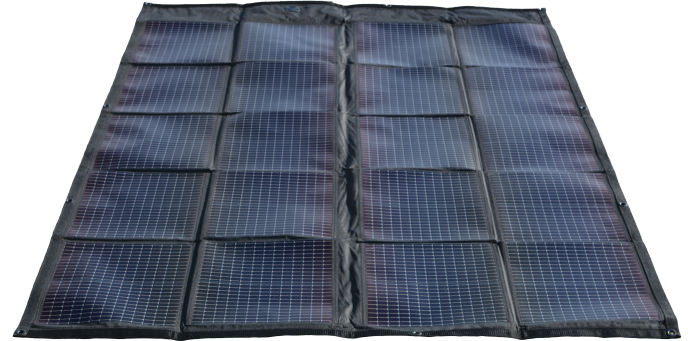

PowerFilm®

MADE IN THE USA

SOLAR

Electrical Characteristics

Rated Voltage at Pmax	15.4V
Rated Current at Pmax	3.6A
Open Circuit Voltage	21.9V
Short Circuit Current	4.6A

*Typical specs measured at STC. Contact PowerFilm for maximum specs and tolerances to use in custom designs or complex applications.