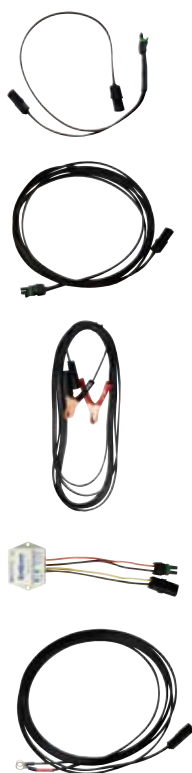

Authorized Accessories

Adapters

- RA - 1 12 Volt Cigarette Lighter Adapter:** Charge a vehicle's battery directly through the cigarette lighter adapter.
- RA - 2 12 Volt Female Cigarette Lighter Adapter:** Directly charge wireless electronic devices with this 12 Volt cigarette lighter adapter.

Additional Accessories

- RA - 6 Daisy Chain Accessory:** Use this to connect several PowerFilm® chargers in parallel for increased current output (Amps). Connect multiple panels for a combined output of up to 20 Amps.
- RA - 7 15 ft. Extension Cord:** Includes professional marine-grade components ready to attach to your PowerFilm® Solar Panel.
- RA - 8 15 ft. Extension Cord with Alligator Clips:** Includes professional marine-grade components ready to attach to your PowerFilm® Solar Panel.
- RA - 9 Charge Controller:** 100% SOLID STATE. All power switching is done with MOFSET's. No mechanical relays are used. Rated 4.5 Amps @ 12 Volts. Battery charge regulation.
- RA - 11 15 ft. Extension Cord with O-ring Battery Terminal Connectors**